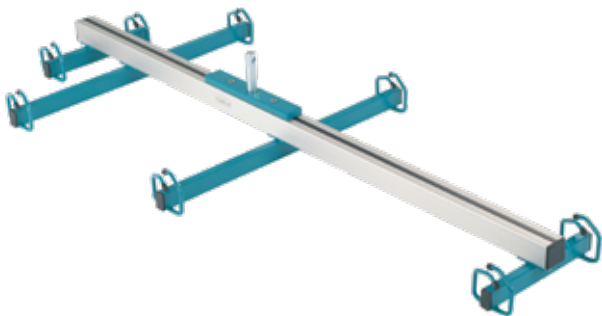

aks standard spreader bar

designed as mounting for hoist slings in combination with aks standard hoists, incl. padding

Maximum load: 150 kg,

for foldy® micro and foldo® maximum load 130 kg

for aks XL hoists maximum load 185 kg

In the color aqua blue: for foldy® micro, foldy® mini/e mini, foldy®/e, foldy® XL/e XL, foldo®, dualo® standard, and mini dualo® standard; in light grey for clino® II, clino® e/XL and dualo® XL/e XL

aks tandem spreader bar

In the color aqua blue: for foldy® micro, foldy® mini/e mini, foldy®/e, foldy® XL/e XL, foldo®, dualo® standard, and mini dualo® standard; in light grey for clino® II, clino® e/XL and dualo® XL/e XL

aks spreader bar padding

for all standard spreader bars and tandem spreader bars

aks horizontal transport spreader bar

with 8-point attachment

designed as mounting for horizontal transport slings with 8-point attachment in combination with foldy® and clino®